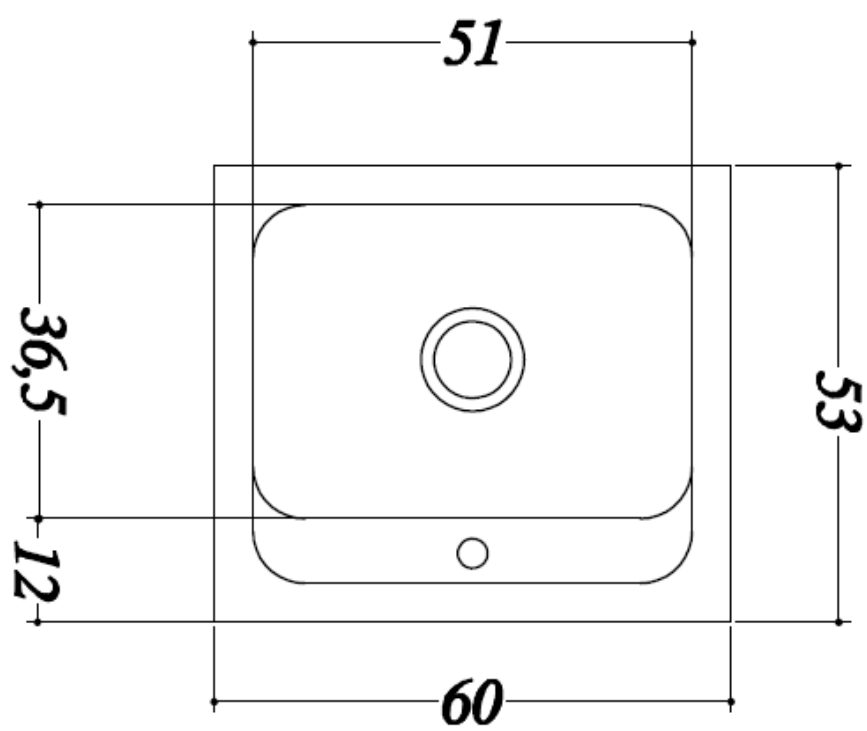

# DISEGNO CERAMICA

MADE IN ITALY

Slim Semi inset #SL06000101 - 60cm

Slim Wall basin #SL06048101 - 60cm

Slim Counter top basin #SL06038101 - 60cm

Slim Wall Basin #SL06048101 - 60cm

Slim Wall Basin #SL06048101 - 60cm

Qubo wash basin #QS09151101 - 90cm

Qubo Double wash basin #QS12D51101 - 120cm

Qubo Slim wash basin #T293030S - 100cm

Box Counter top wash basin #BX08038101 - 80cm

Box Under Counter basin #BX05000001 - 50cm

Box Counter top or wall basin #BX05048101 - 50cm

Urban Ceramic Sink #310/1 - 60cm

Pot Ceramic Sink #PO0240001 - 60cm

*Showroom*

*2 - 37 Howe Street Osborne Park WA 6017*

*Ph: 08 9446 3288 e: [info@groagencies.com.au](mailto:info@groagencies.com.au) w: [www.groagencies.com.au](http://www.groagencies.com.au)*