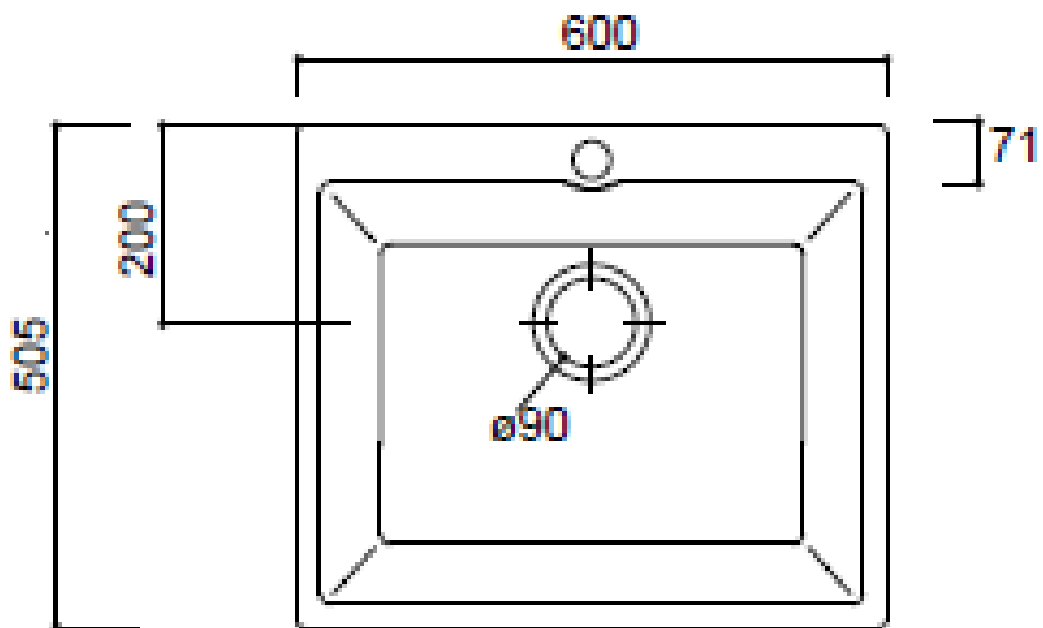

Qubo wash basin #QS09151101 - 90cm

Qubo Double wash basin #QS12D51101 - 120cm

Qubo Slim wash basin #T293030S - 100cm

Box Counter top wash basin #BX08038101 - 80cm

Box Under Counter basin #BX05000001 - 50cm

Box Counter top or wall basin #BX05048101 - 50cm

Urban Ceramic Sink #310/1 - 60cm

Pot Ceramic Sink #PO0240001 - 60cm

*Showroom*

*2 - 37 Howe Street Osborne Park WA 6017*

*Ph: 08 9446 3288 e: [info@groagencies.com.au](mailto:info@groagencies.com.au) w: [www.groagencies.com.au](http://www.groagencies.com.au)*